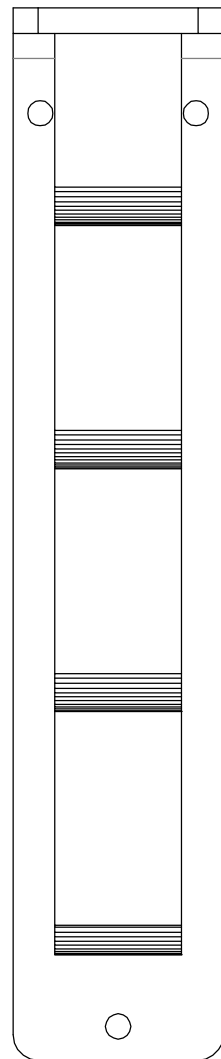

Width(W): 2"

Depth(D): 7 1/2"

Height(H): 10"

ITEM NUMBER: BKTM02X07X10TDI

2"W x 7 1/2"D x 10"H Diane Wrought Iron Bracket,
(Triple center brace), Powder Coated Black

P:866.607.0453 / F: 866.591.3143
2300 W. Main St. / Clarksville, TX 75426
sales@ekenamillwork.com / www.ekenamillwork.com

EKENA
MILLWORK